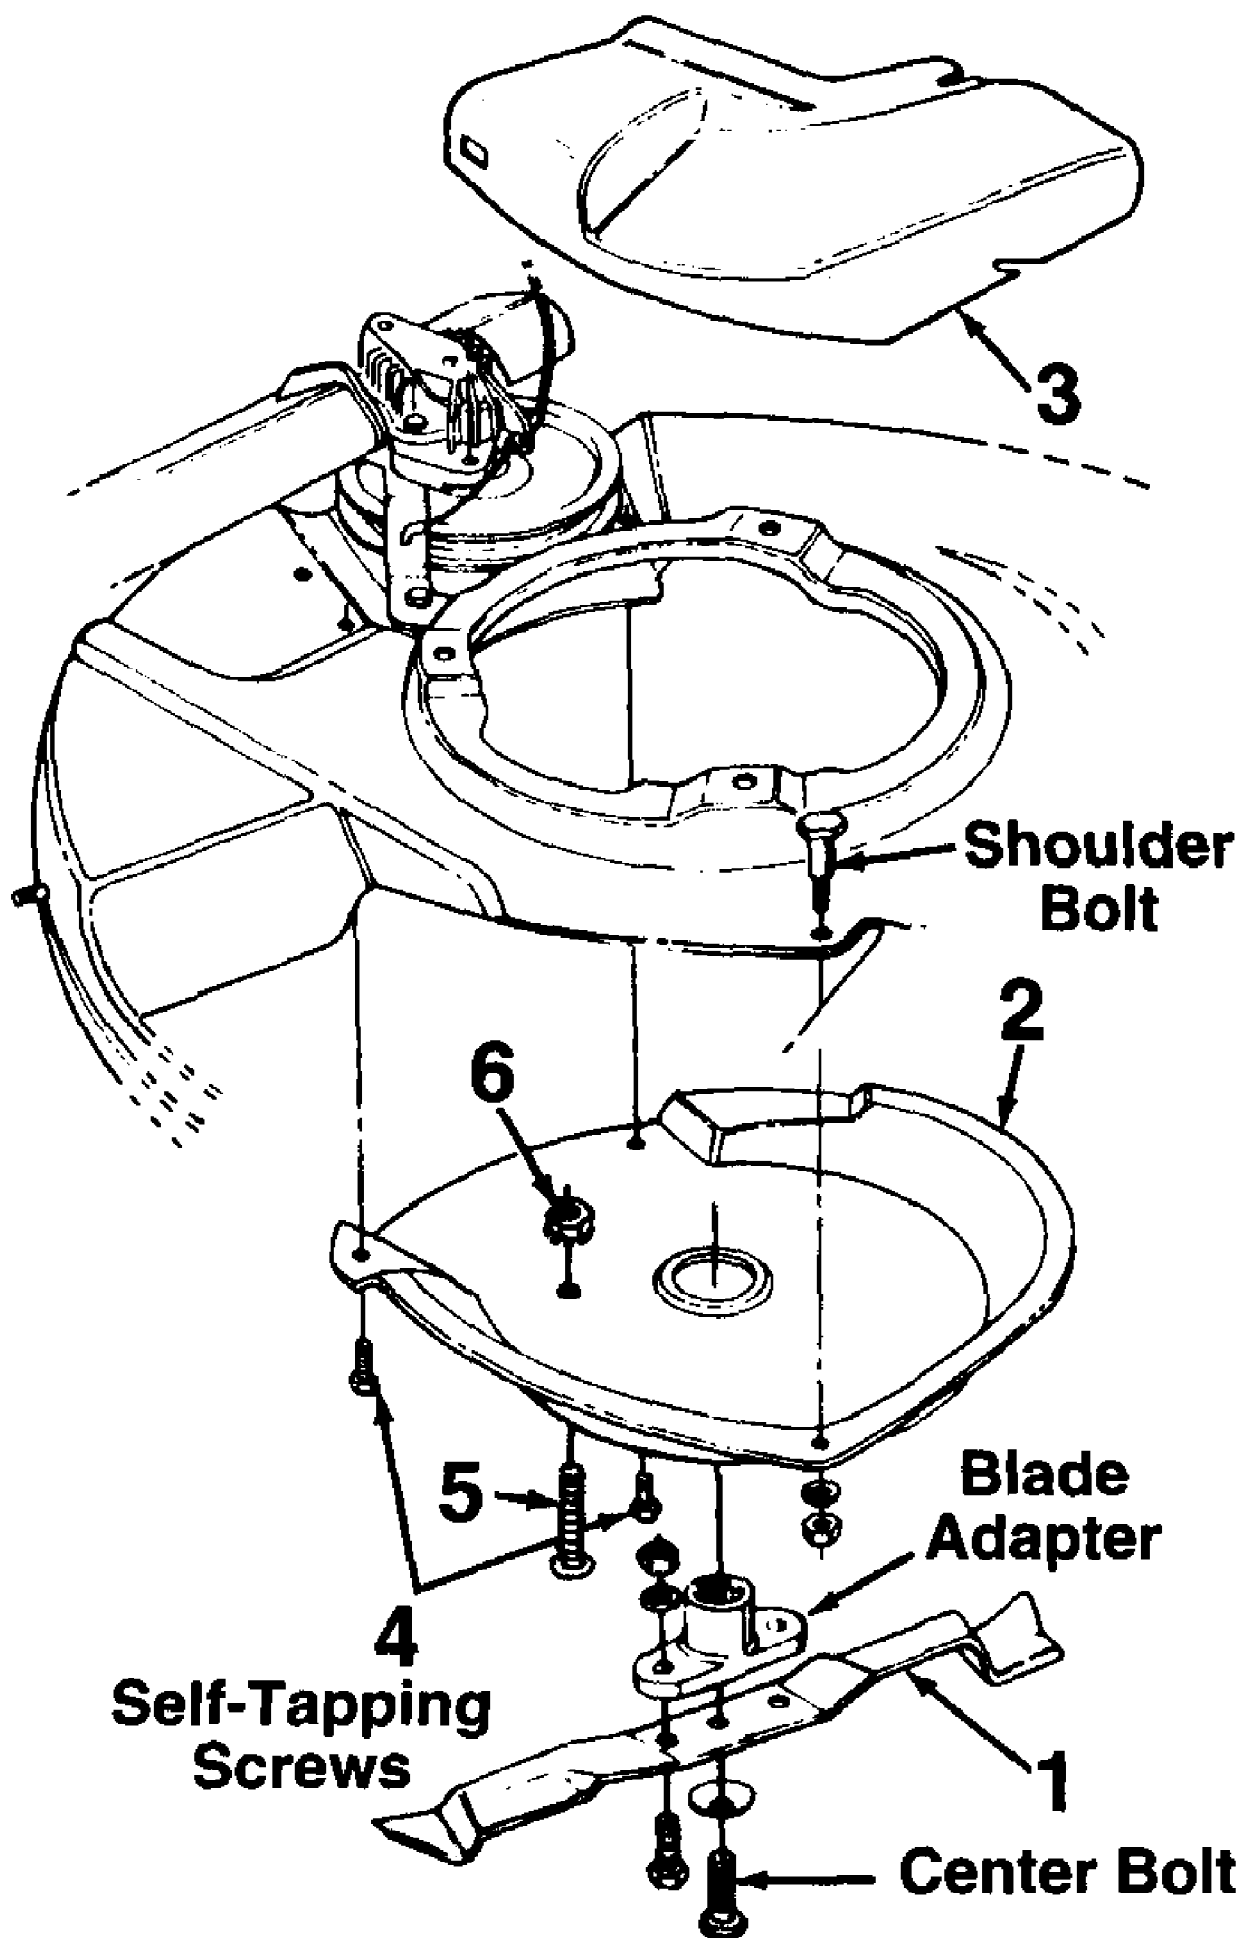

190-094-190 21" Mulching Kit (1994)  
21" Mulching Kit

Page 1 of 2

190-094-190 21" Mulching Kit (1994)  
21" Mulching Kit

Ref #	Part Number	Qty	S/P/F	Description
1	742-0563	1	S	Mulching Blade
2	782-7555	1	S/F	Mulching Baffle
3	731-1343	1	S	Mulching Plug
4	710-0372	1	F	Self-Tapping Screw
5	710-0578	1	/P	Phillips Scr. 1/4-20 x 1.5" Lg.
6	712-0271	1	/P	Hex Sems Nut 1/4-20 Thd.